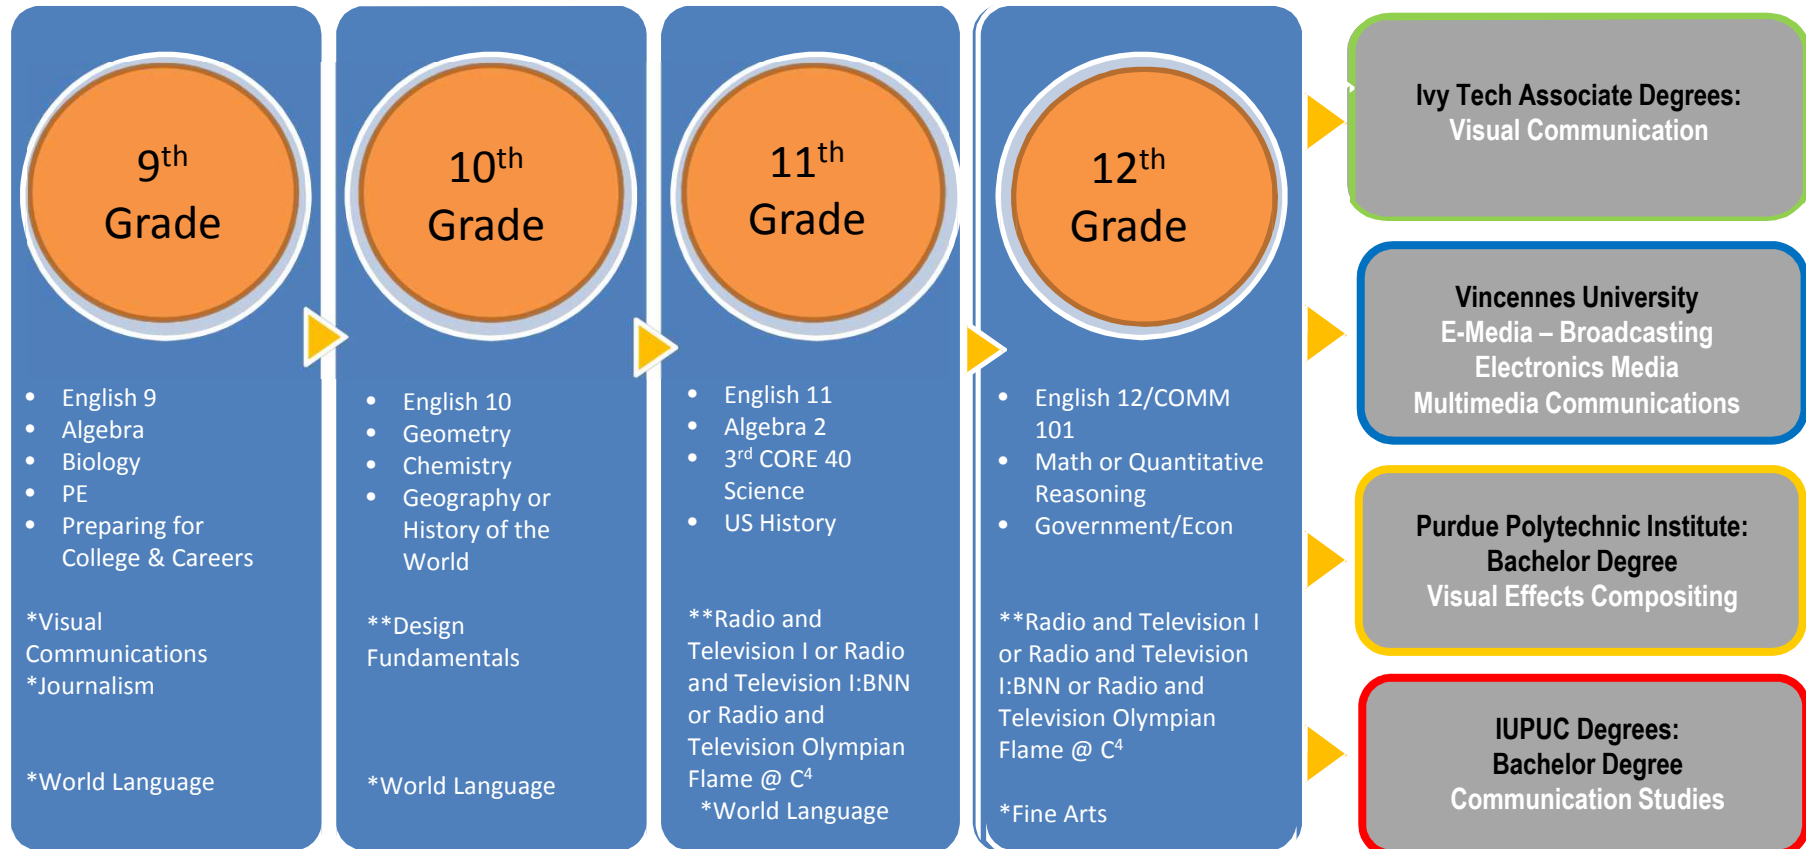

C⁴ Columbus Area Career Connection

Radio & Television Career Pathway

2014 average annual wage in Indiana: \$35,000
(Average based on Career Technical Education &/or Associate Degree)

Job Titles: Broadcast Journalist, Broadcast News Analyst, Broadcast Technician, TV Production, Set and Exhibit Designer, Correspondent

Dual Credits Apply To:

CORE 40 with Honors High School Graduation Plan

*Denotes AHD

**Denotes Directed Electives THD

Dual Credit Available

Additional C⁴ classes that would enhance employment

Digital Applications and Responsibility I & II